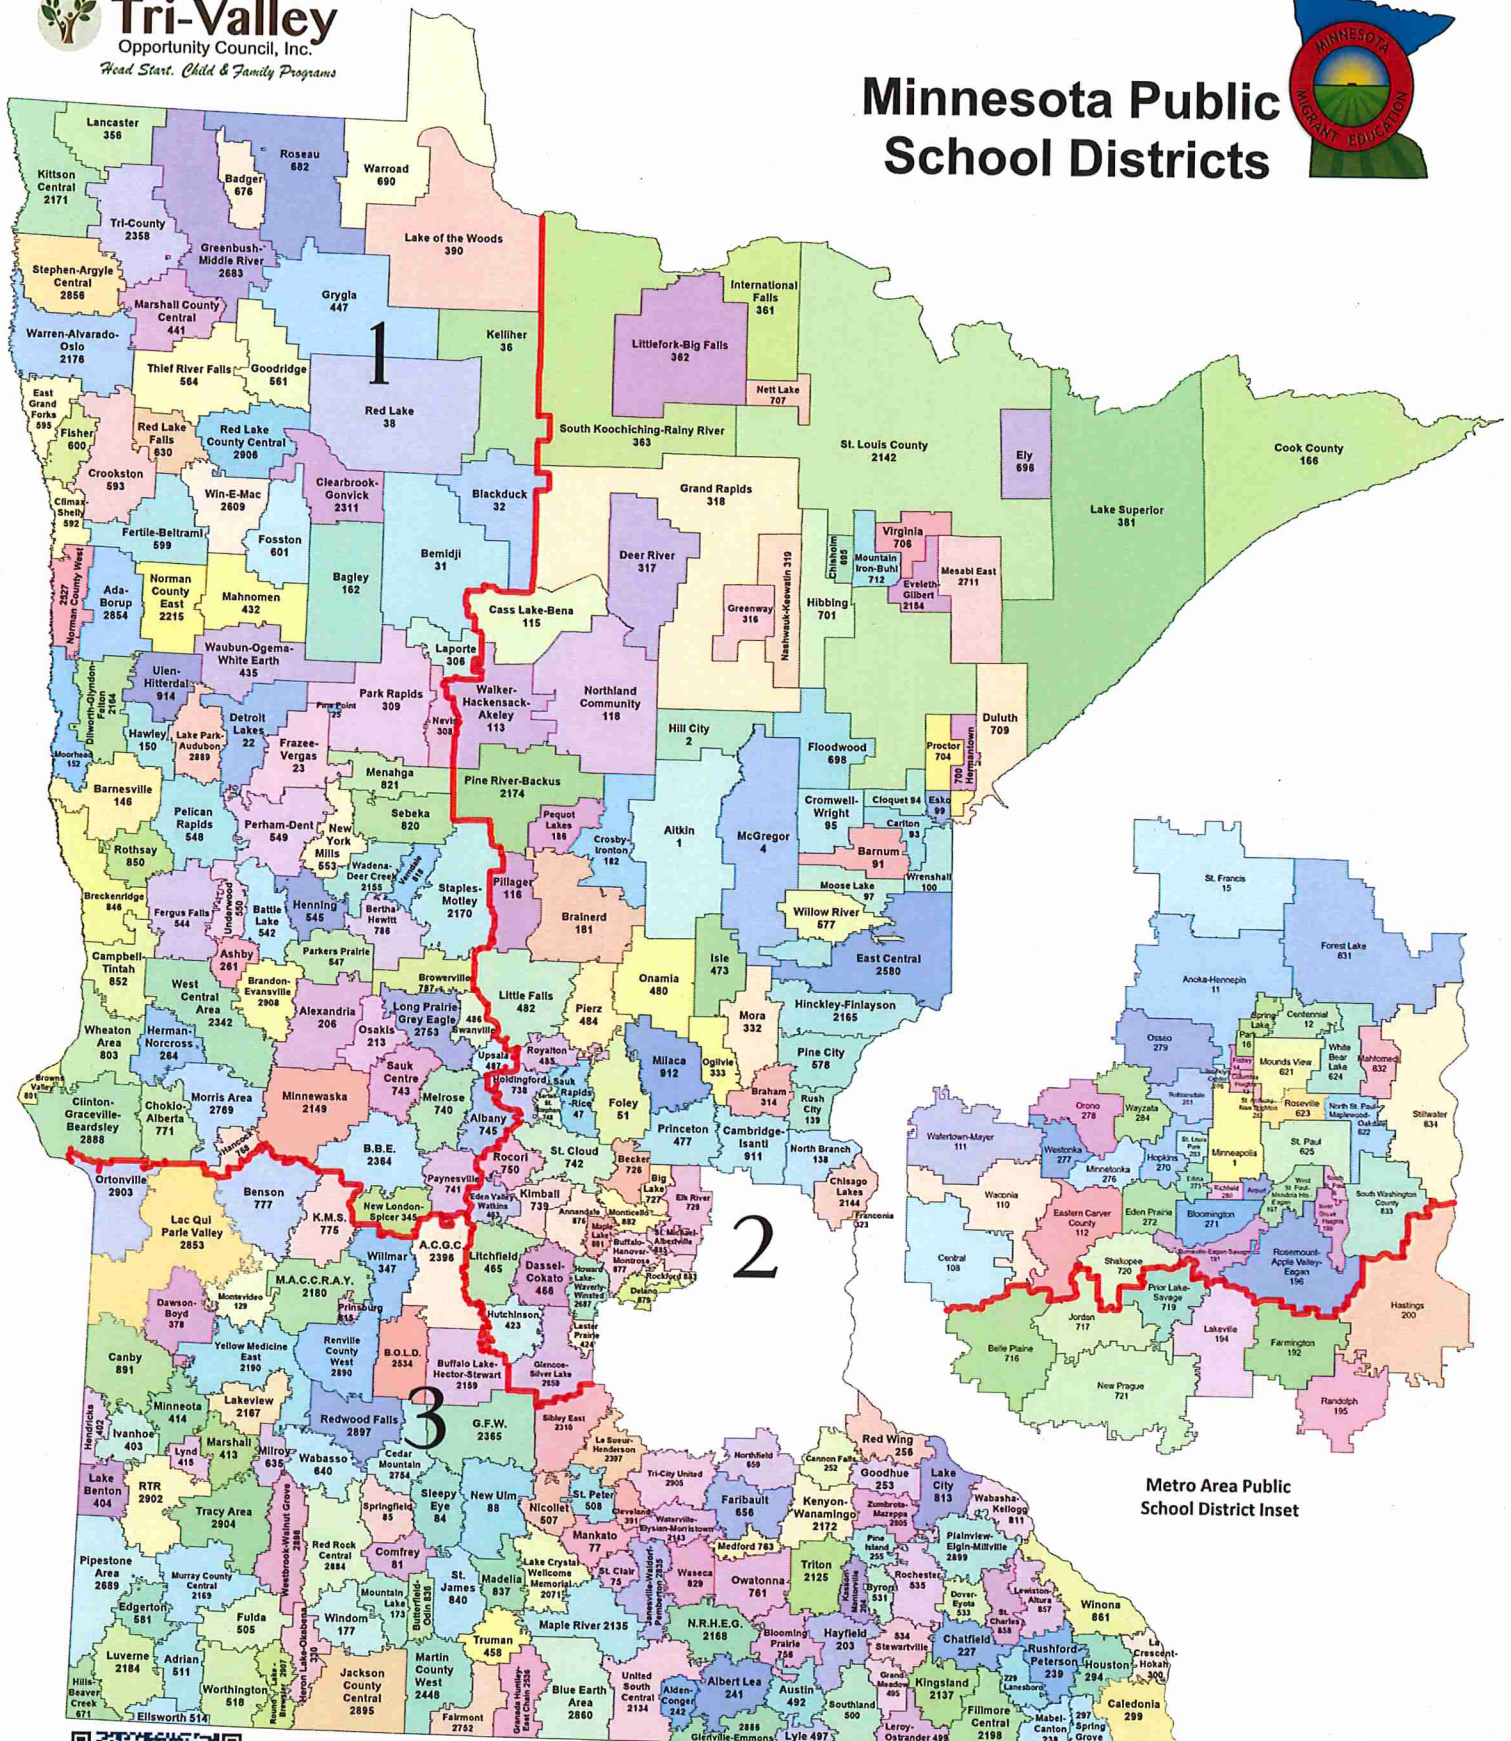

# Minnesota Public School Districts

Metro Area Public School District Inset

Send a Recruitment Request for more information

or call:

**1 800 890 4853**

tvoc.org